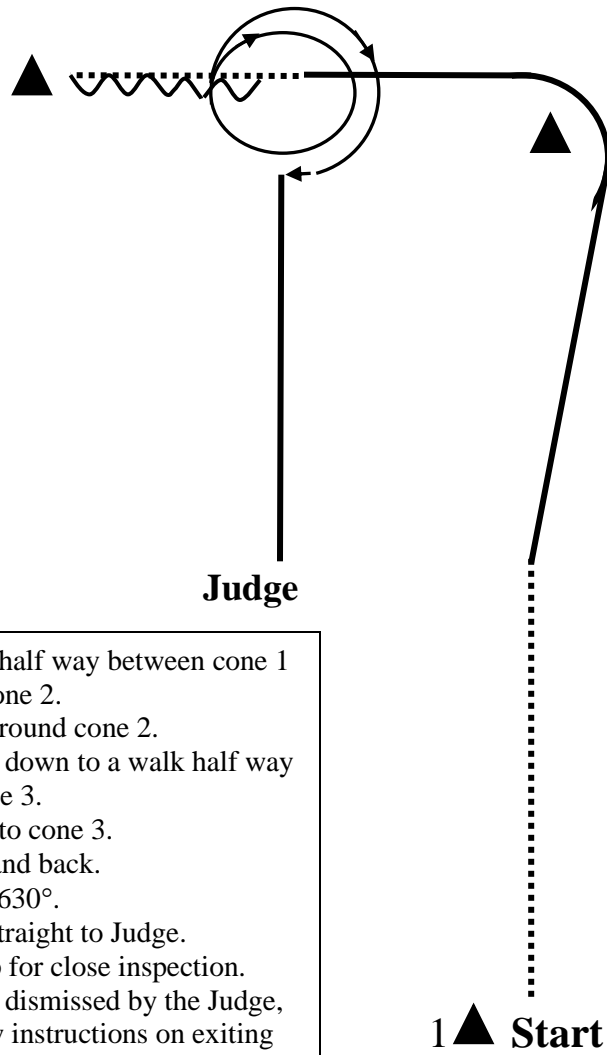

# Small Fry Showmanship Classes

Legend	
Walk	.....
Trot	————
Cone	△

1. Trot from cone 1 to cone 2
2. Stop at cone 2 and back
3. Pivot 270°
4. Walk straight to the judge for close inspection
5. You may leave the arena after you complete your pattern.

# Level 1 Showmanship

1. Walk half way between cone 1 and cone 2.
2. Trot around cone 2.
3. Break down to a walk half way to cone 3.
4. Walk to cone 3.
5. Stop and back.
6. Pivot 270°.
7. Trot straight to Judge.
8. Set up for close inspection.
9. You may exit the arena when dismissed by the Judge.

# Amateur, Select and Youth Showmanship

1. Walk half way between cone 1 and cone 2.
2. Trot around cone 2.
3. Break down to a walk half way to cone 3.
4. Walk to cone 3.
5. Stop and back.
6. Pivot 630°.
7. Trot straight to Judge.
8. Set up for close inspection.
9. When dismissed by the Judge, follow instructions on exiting the arena