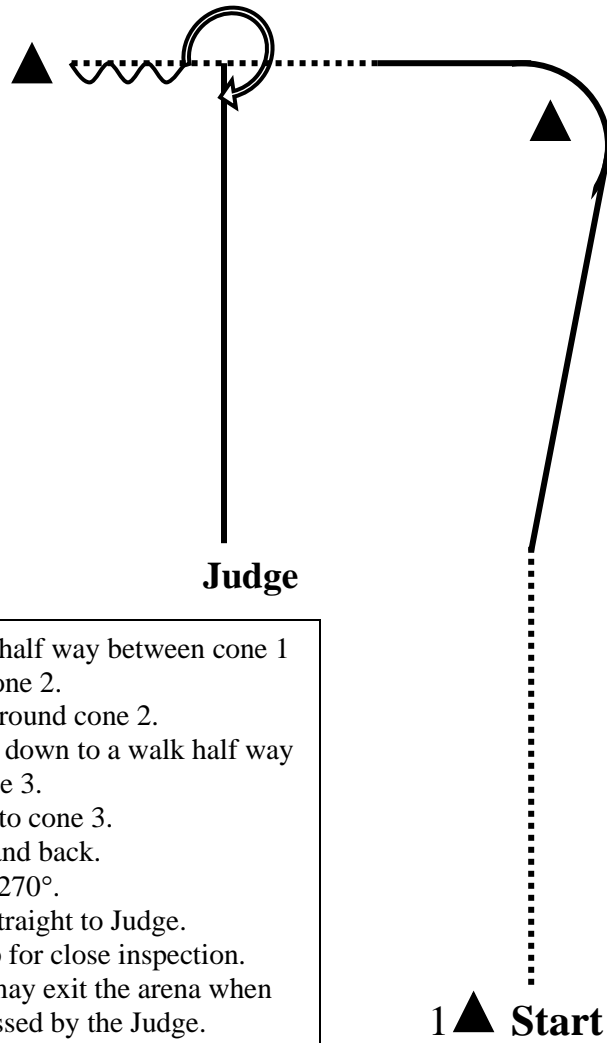

# Small Fry Showmanship Classes

Legend	
Walk	.....
Trot	————
Cone	△

1. Trot from cone 1 to cone 2
2. Stop at cone 2 and back
3. Pivot 270°
4. Walk straight to the judge for close inspection
5. You may leave the arena after you complete your pattern.

# Level 1 Showmanship

1. Walk half way between cone 1 and cone 2.
2. Trot around cone 2.
3. Break down to a walk half way to cone 3.
4. Walk to cone 3.
5. Stop and back.
6. Pivot 270°.
7. Trot straight to Judge.
8. Set up for close inspection.
9. You may exit the arena when dismissed by the Judge.

# Amateur, Select and Youth Showmanship

1. Walk half way between cone 1 and cone 2.
2. Trot around cone 2.
3. Break down to a walk half way to cone 3.
4. Walk to cone 3.
5. Stop and back.
6. Pivot 630°.
7. Trot straight to Judge.
8. Set up for close inspection.
9. When dismissed by the Judge, follow instructions on exiting the arena