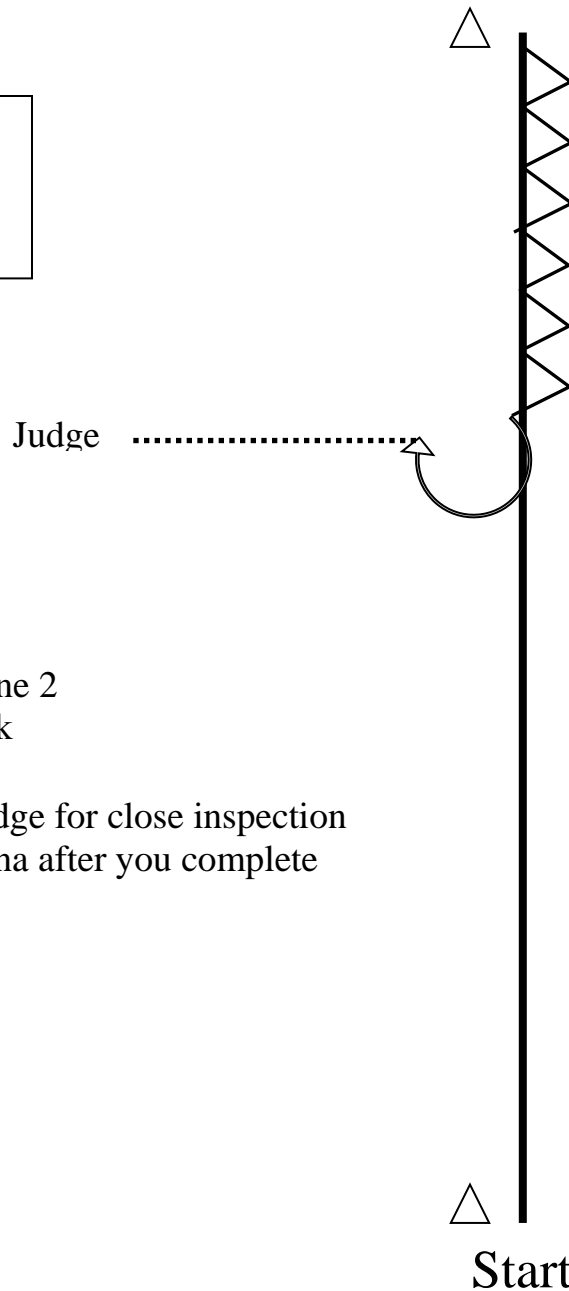

# Small Fry Showmanship Classes

Legend	
Walk	.....
Trot	————
Cone	△

1. Trot from cone 1 to cone 2
2. Stop at cone 2 and back
3. Pivot 270°
4. Walk straight to the judge for close inspection
5. You may leave the arena after you complete your pattern.

# Level 1 Showmanship

1. Walk half way between cone 1 and cone 2.
2. Trot around cone 2.
3. Break down to a walk half way to cone 3.
4. Walk to cone 3.
5. Stop and back.
6. Pivot 270°.
7. Trot straight to Judge.
8. Set up for close inspection.
9. You may exit the arena when dismissed by the Judge.